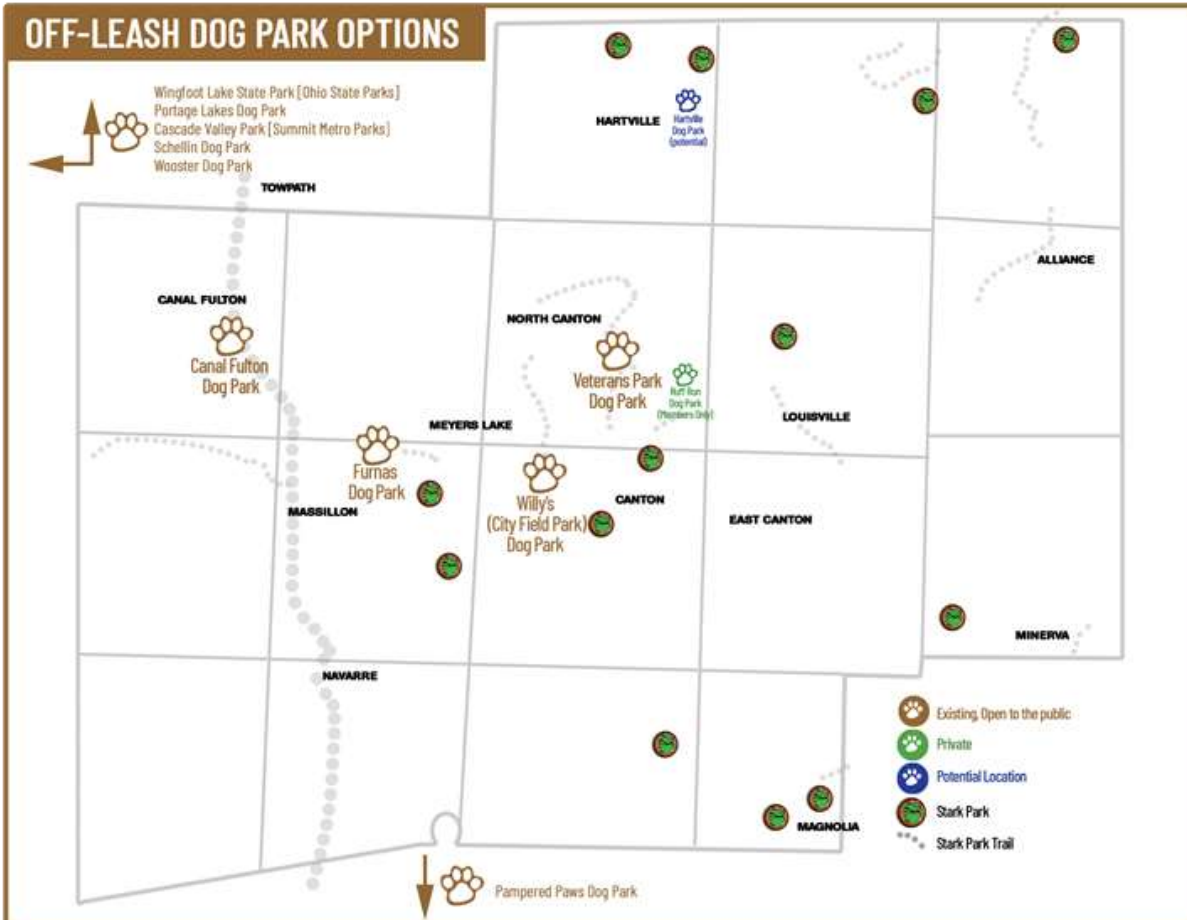

OFF-LEASH DOG PARK OPTIONS

-  **Veterans Park**
[Plain Township Park & Recreation]
1714 Schneider St NW, Canton
-  **Furnas Park**
[Massillon Parks & Recreation]
Hankins & T7th St, Massillon
-  **Canal Fulton Dog Park**
[City of Canal Fulton Parks & Recreation]
Butterbridge - 21 & Erie, Canal Fulton
-  **Willy's Dog Park (City Field Park)**
[Canton City Parks & Recreation]
1500 Tuscarawas St, Canton
-  **Ruff Run Dog Park**
[Privately Owned]
Canton, Ohio

Surrounding Counties

- Wingfoot Lake State Park [Ohio State Parks]**
Mogadore, Ohio
- Portage Lakes Dog Park**
New Franklin, Ohio
- Cascade Valley Park [Summit Metro Parks]**
Akron, Ohio
- Schellin Dog Park**
Wooster, Ohio
- Wooster Dog Park**
Wooster, Ohio
- Pampered Paws Dog Park**
Millersburg, Ohio

For a list of Northeast Ohio dog parks: northeastohiofamilyfun.com/dog-parks-northeast-ohio/

DISC GOLF PARK OPTIONS

Stark County

Arboretum-Spiker Park
[City of Canton]
3220 38th St, Canton
18 Holes ● B+ Rating

Sabo Park
[Village of Brewster]
499 4th St SW, Brewster
9 Holes ● Rating Unknown

Schneider Park
[Plain Township]
1714 Schneider St NE, Canton
9 Holes ● C+ Rating

The Wayfarer's Roost
1036 E State St, Alliance, OH
9 Holes ● B Rating