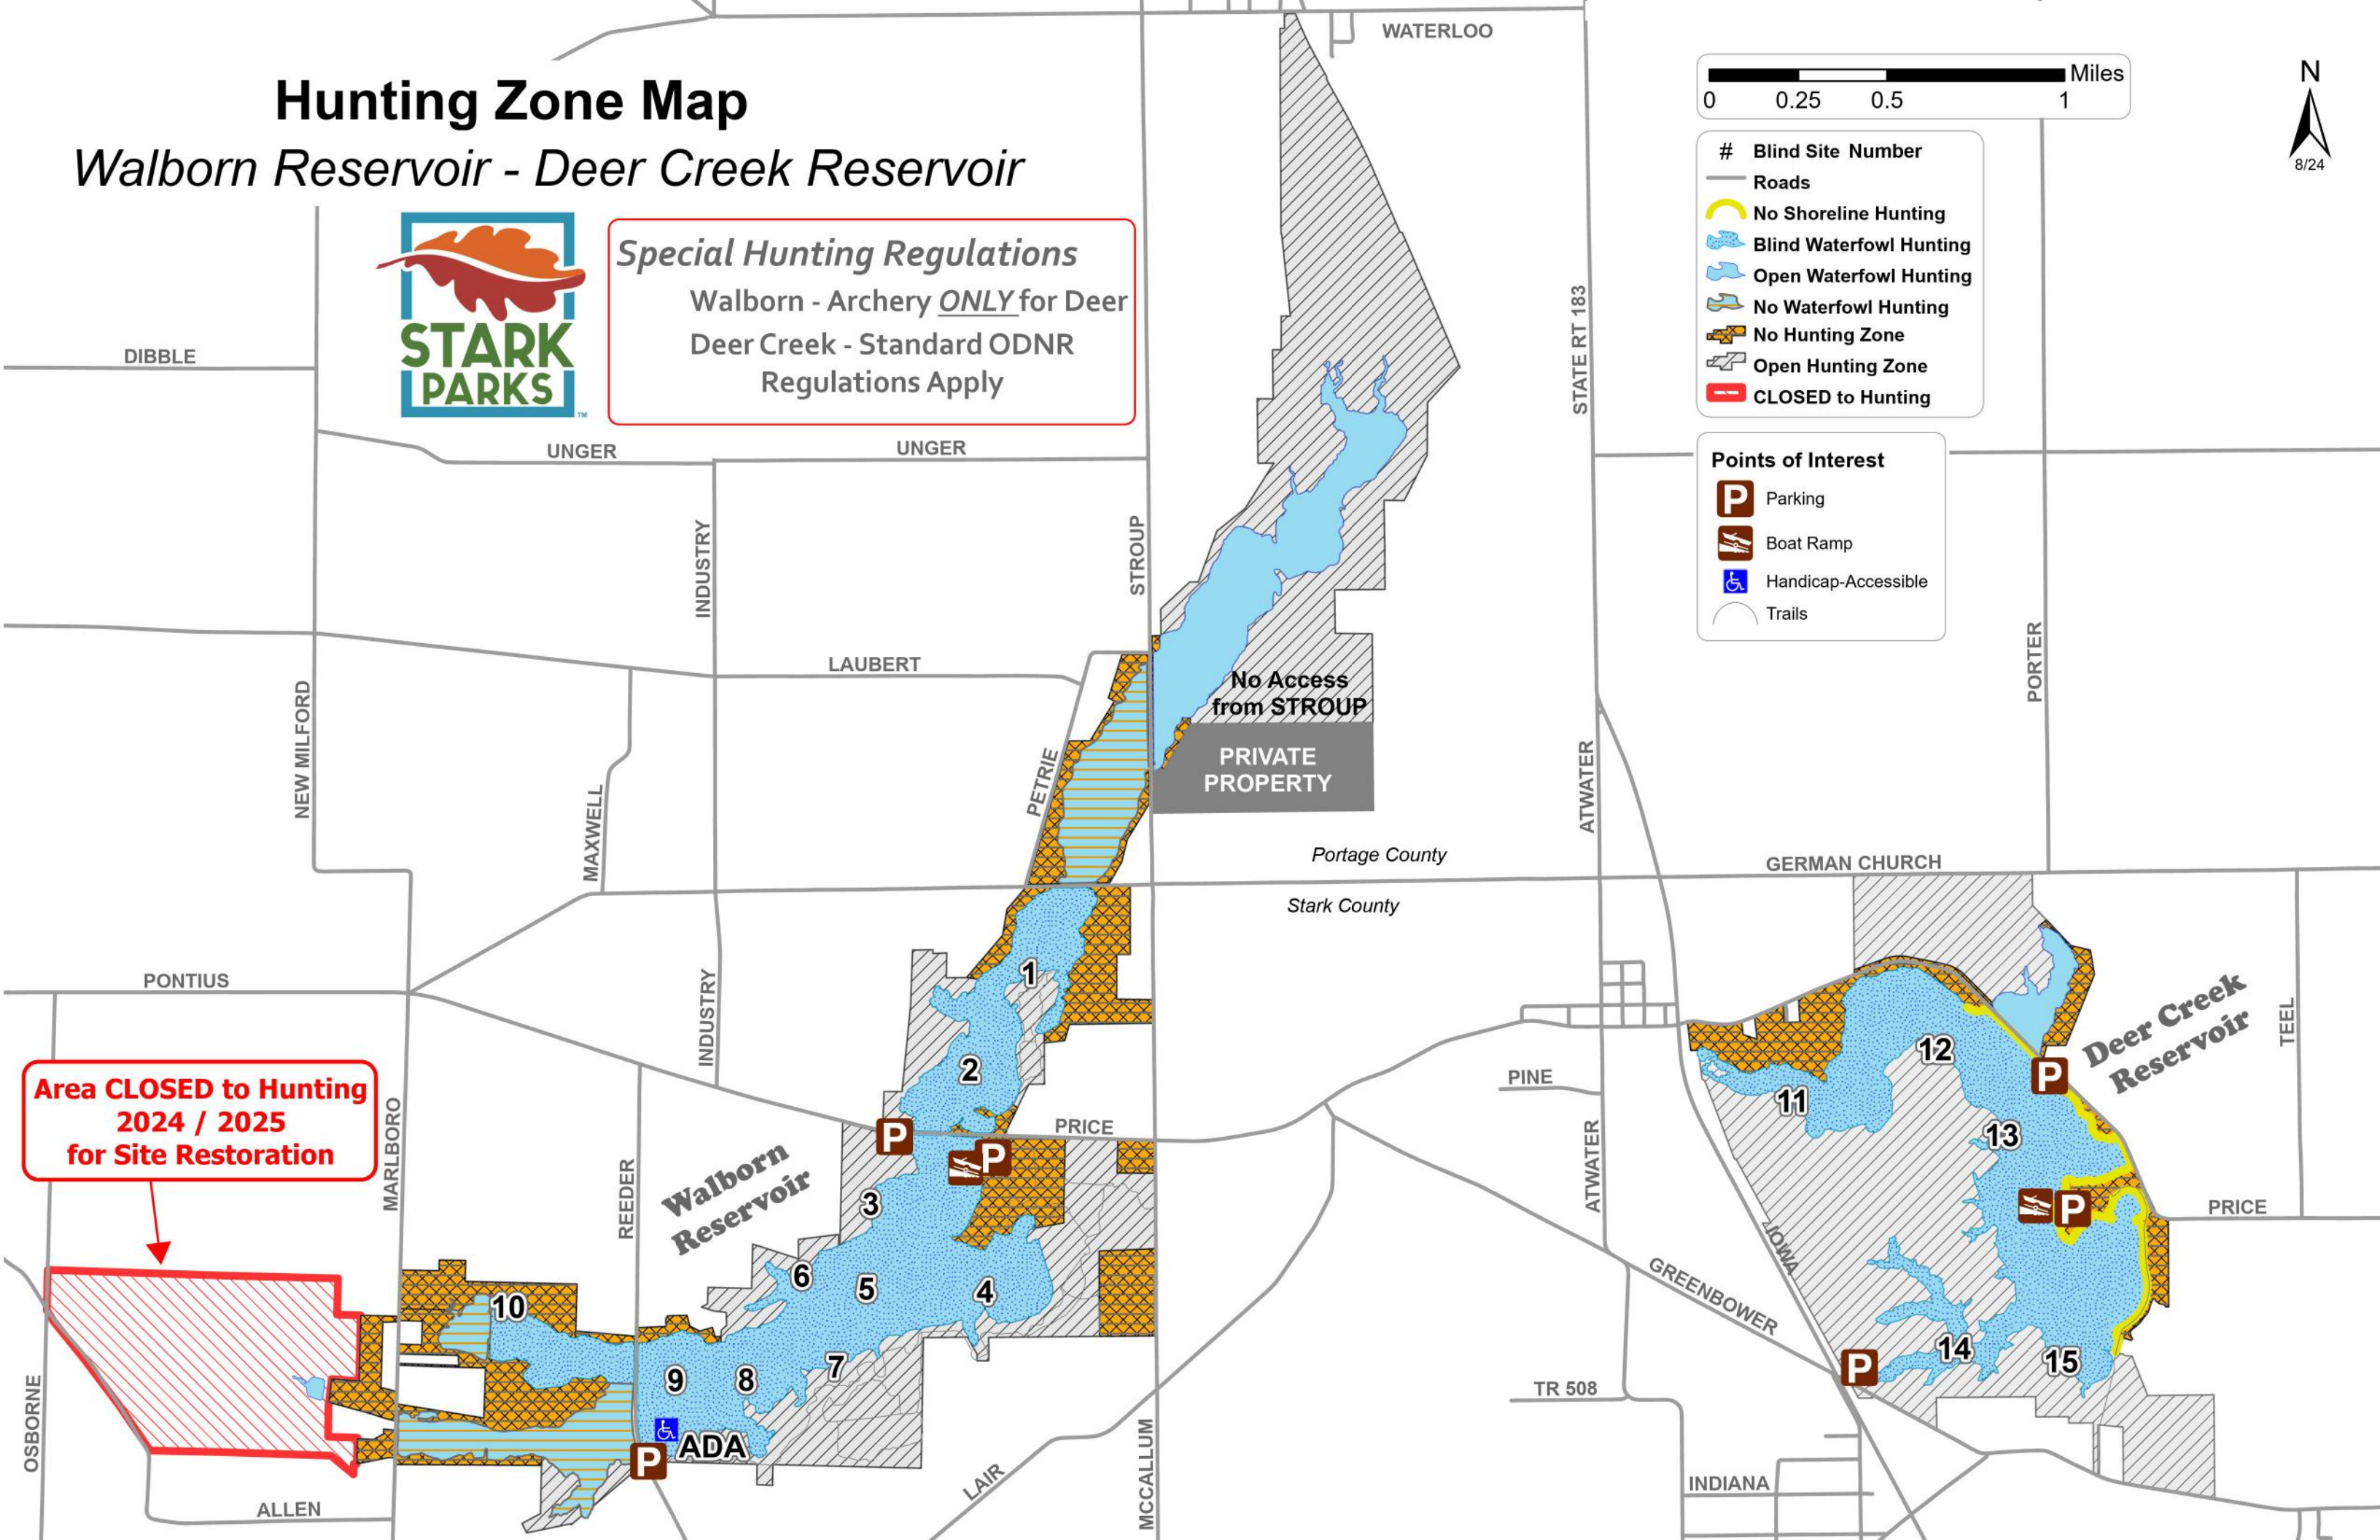

Hunting Zone Map

Walborn Reservoir - Deer Creek Reservoir

Special Hunting Regulations
Walborn - Archery ONLY for Deer
Deer Creek - Standard ODNR
Regulations Apply

- # Blind Site Number
- Roads
- No Shoreline Hunting
- Blind Waterfowl Hunting
- Open Waterfowl Hunting
- No Waterfowl Hunting
- No Hunting Zone
- Open Hunting Zone
- CLOSED to Hunting

- Points of Interest**
- P Parking
 - Boat Ramp
 - Handicap-Accessible
 - Trails

No Access from STROUP
PRIVATE PROPERTY

Portage County
Stark County

Area CLOSED to Hunting
2024 / 2025
for Site Restoration